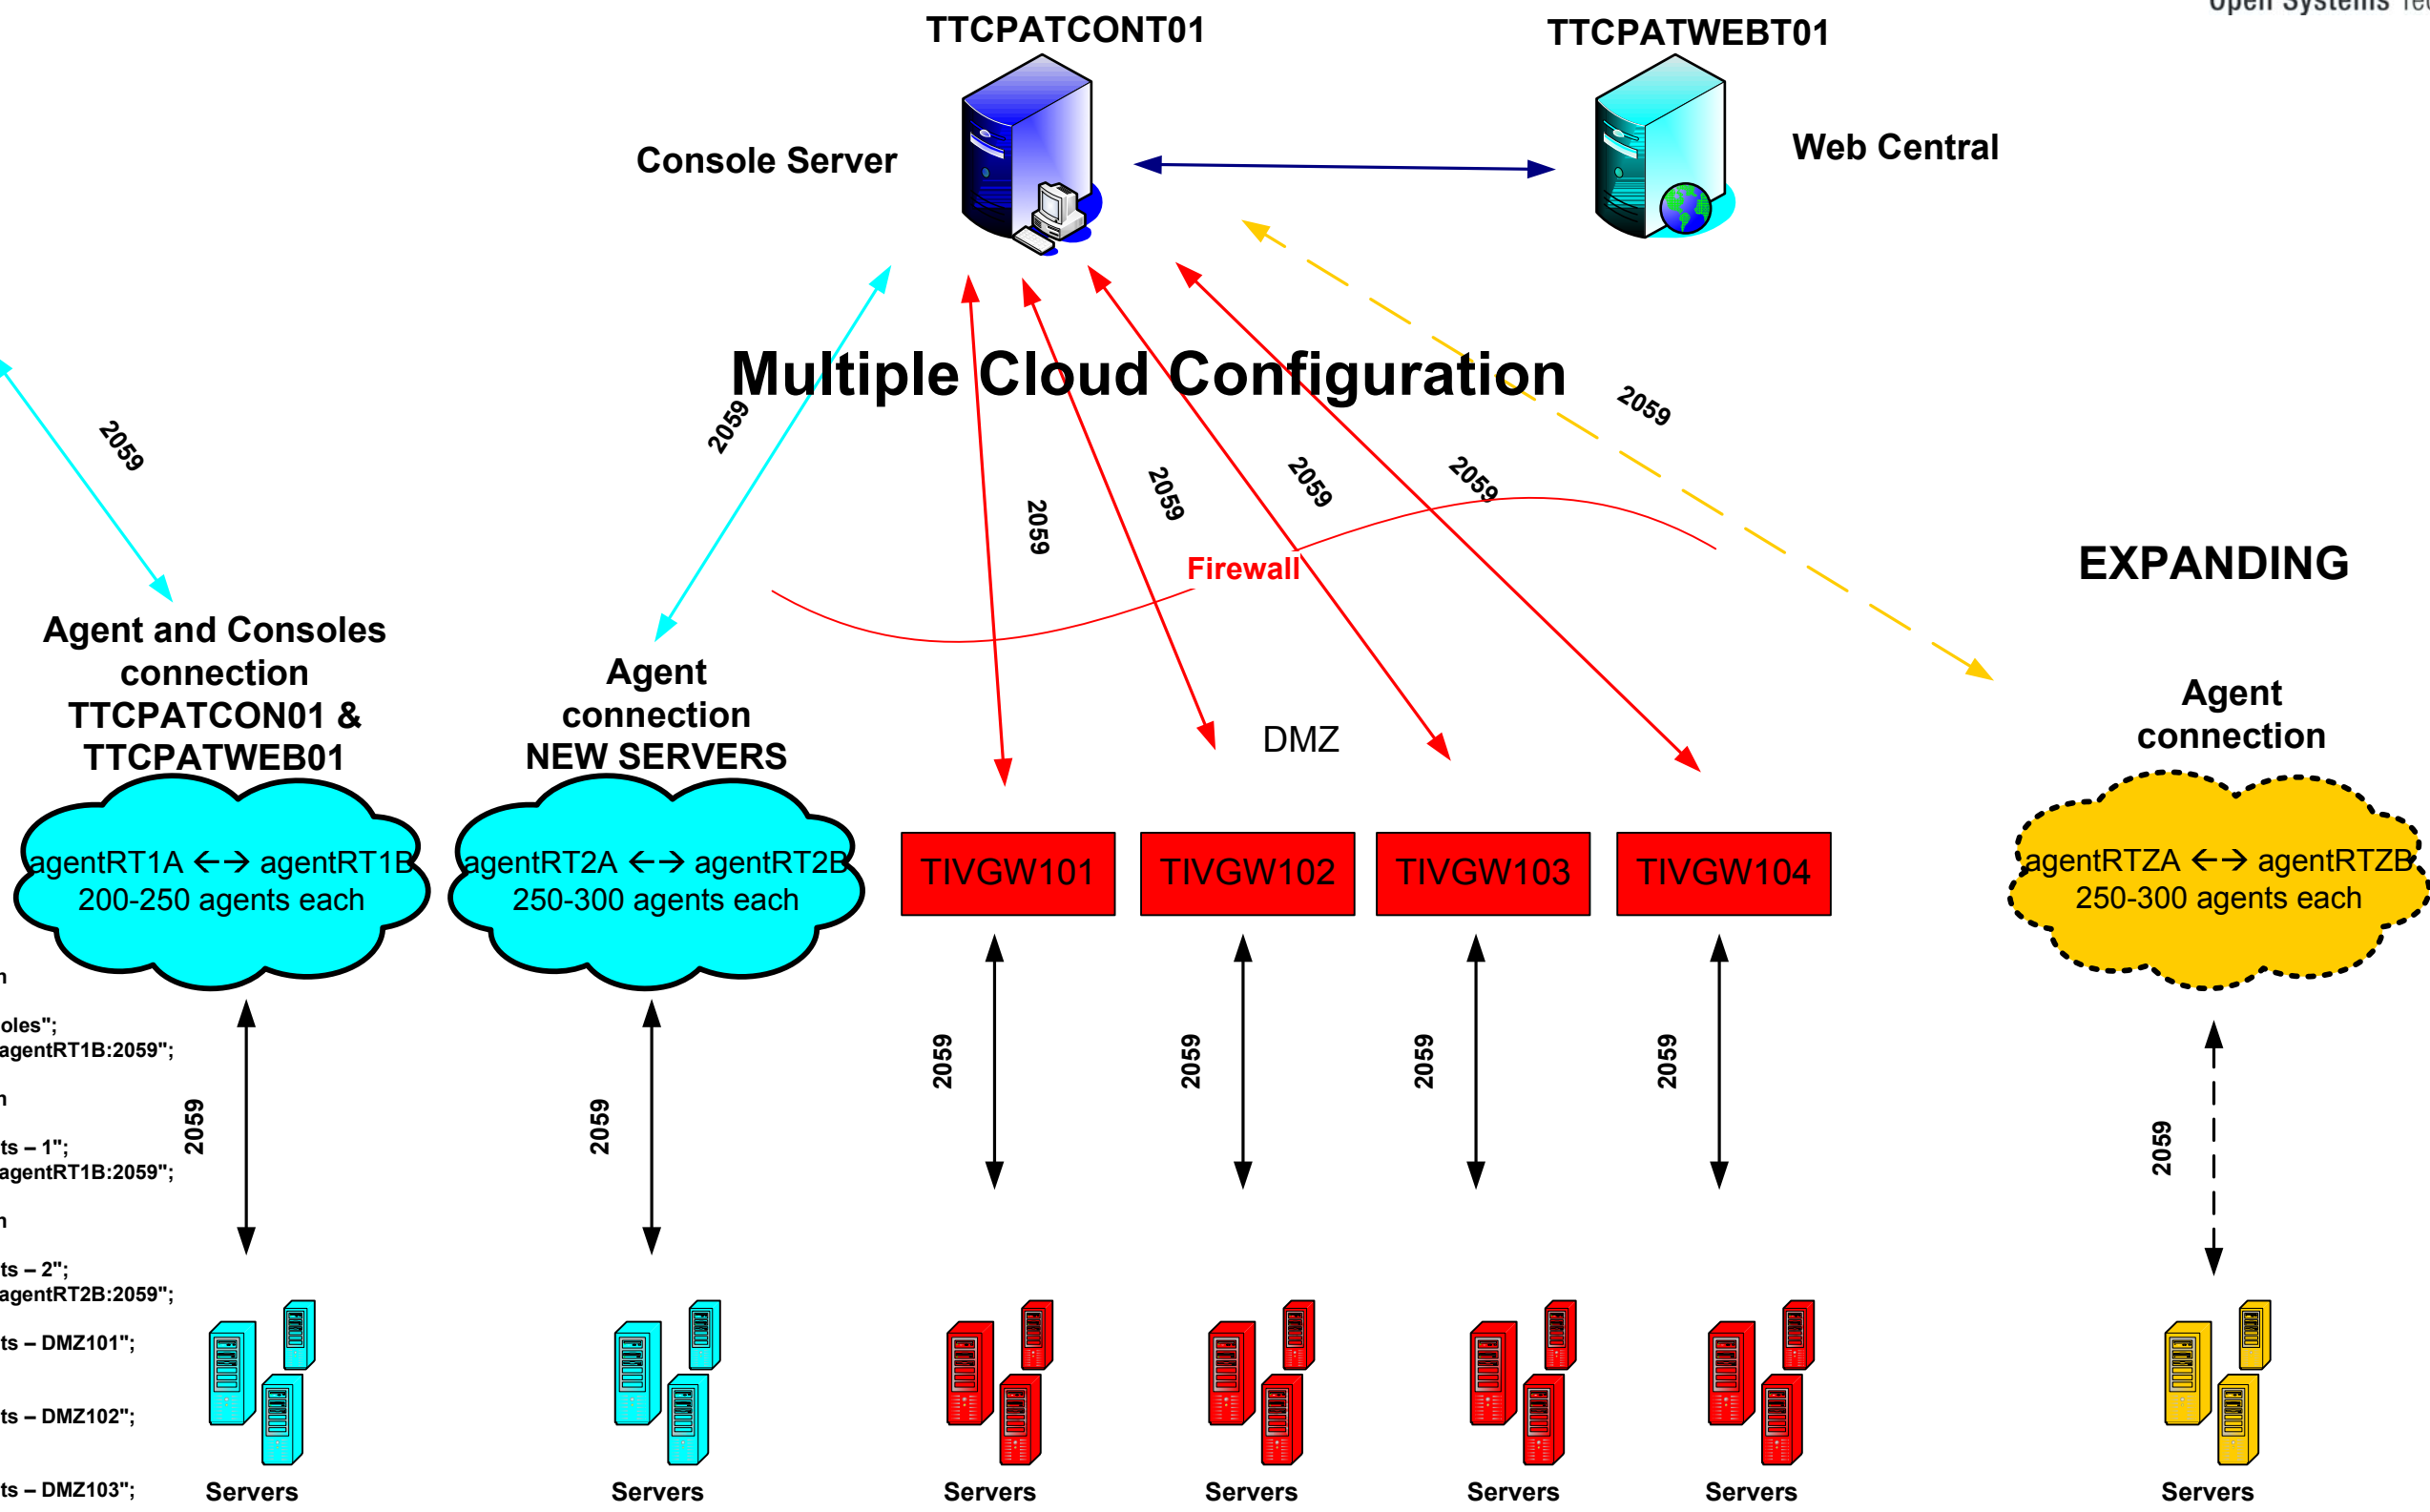

BMC Performance Manager Console Server 7.7.x Proposed Architecture

Multiple Cloud Configuration

Append to end of this file:
 %BMC_ROOT%\Patrol7\config\cserver\
 acfg_cserver_service/D.mof

```
instance of Acfg_8_0_0_RTCloudConnection
{
  cosPath="AgentSetup/communication/Consoles";
  rtServerLocators="tcp:agentRT1A:2059,tcp:agentRT1B:2059";
};
instance of Acfg_8_0_0_RTCloudConnection
{
  cosPath="AgentSetup/communication/Agents - 1";
  rtServerLocators="tcp:agentRT1A:2059,tcp:agentRT1B:2059";
};
instance of Acfg_8_0_0_RTCloudConnection
{
  cosPath="AgentSetup/communication/Agents - 2";
  rtServerLocators="tcp:agentRT2A:2059,tcp:agentRT2B:2059";
};
cosPath="AgentSetup/communication/Agents - DMZ101";
rtServerLocators="tcp:TIVGW101:2059";
};
cosPath="AgentSetup/communication/Agents - DMZ102";
rtServerLocators="tcp:TIVGW102:2059";
};
cosPath="AgentSetup/communication/Agents - DMZ103";
rtServerLocators="tcp:TIVGW103:2059";
};
cosPath="AgentSetup/communication/Agents - DMZ104";
rtServerLocators="tcp:TIVGW104:2059";
};
```

Multiple Cloud Configuration

EXPANDING